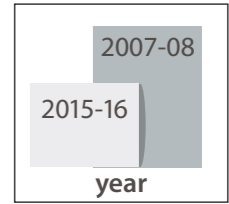

FBS Football

Racial Diversity among Coaches and Athletes, 2015-16 vs. 2007-08

Head Coaches

Assistant Coaches

Athletes

SOURCE: National Collegiate Athletic Association. (2016).
 NOTES: The figures for each category might not total 100% exactly because of rounding to the nearest tenth of a percentage.
 2007-08 is used as the comparison year since the NCAA reporting method was different in prior years.
 * Other: Hispanic/Latino, Asian, Native Hawaiian/Pacific Islander, two or more races, etc.
 There are no Historically Black Institutions in the FBS