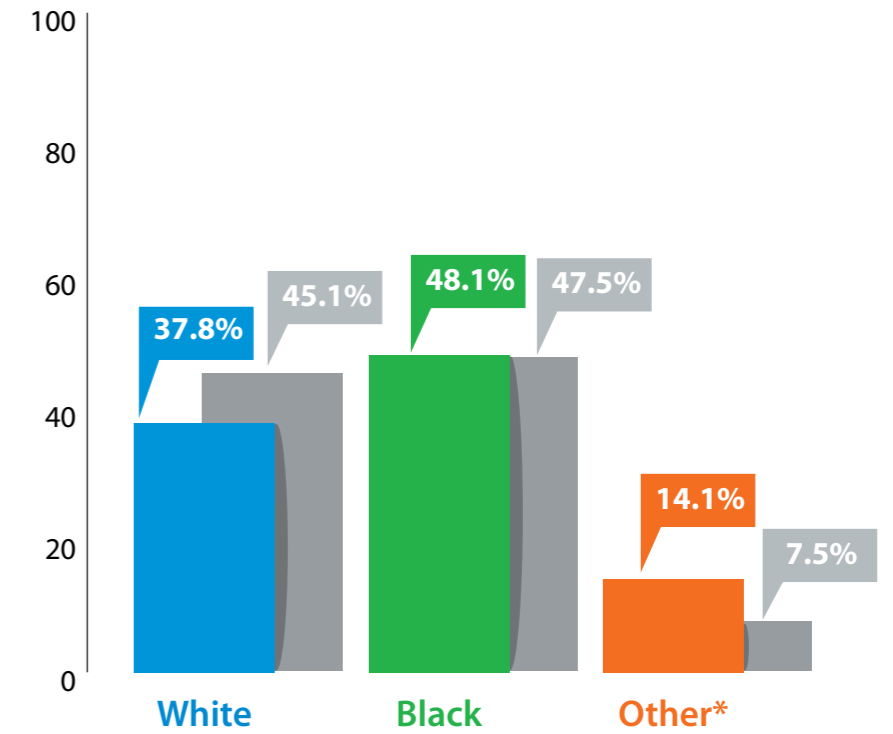

FBS Football

Racial Diversity among Coaches and Athletes, 2015-16 vs. 2007-08

Head Coaches

Assistant Coaches

Athletes

SOURCE: National Collegiate Athletic Association. (2016).
 NOTES: The figures for each category might not total 100% exactly because of rounding to the nearest tenth of a percentage.
 2007-08 is used as the comparison year since the NCAA reporting method was different in prior years.
 * Other: Hispanic/Latino, Asian, Native Hawaiian/Pacific Islander, two or more races, etc.
 There are no Historically Black Institutions in the FBS