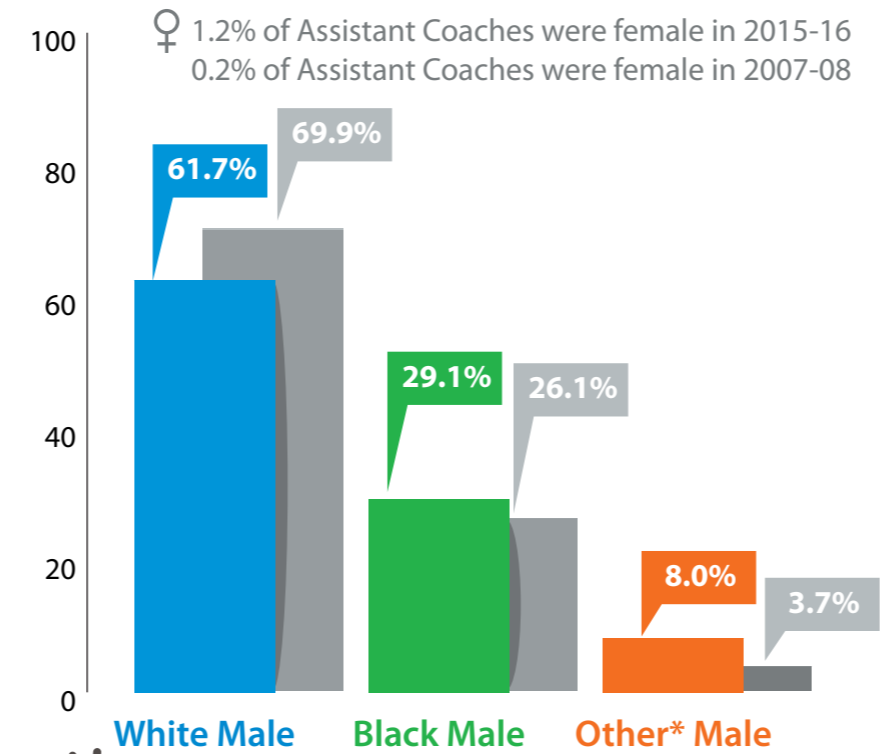

FBS Football

Racial Diversity among Coaches and Athletes, 2015-16 vs. 2007-08

Head Coaches

Assistant Coaches

Athletes

SOURCE: National Collegiate Athletic Association. (2016).
 NOTES: The figures for each category might not total 100% exactly because of rounding to the nearest tenth of a percentage.
 2007-08 is used as the comparison year since the NCAA reporting method was different in prior years.
 * Other: Hispanic/Latino, Asian, Native Hawaiian/Pacific Islander, two or more races, etc.
 There are no Historically Black Institutions in the FBS