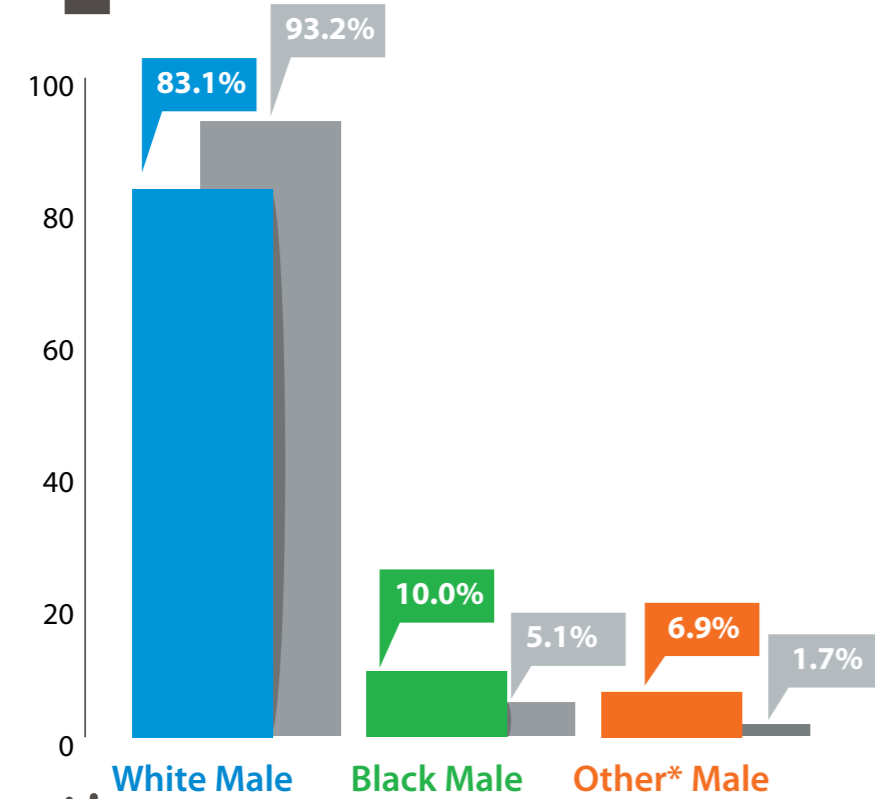

FBS Football

Racial Diversity among Coaches and Athletes, 2015-16 vs. 2007-08

Head Coaches

Assistant Coaches

Athletes

SOURCE: National Collegiate Athletic Association. (2016).
 NOTES: The figures for each category might not total 100% exactly because of rounding to the nearest tenth of a percentage.
 2007-08 is used as the comparison year since the NCAA reporting method was different in prior years.
 * Other: Hispanic/Latino, Asian, Native Hawaiian/Pacific Islander, two or more races, etc.
 There are no Historically Black Institutions in the FBS